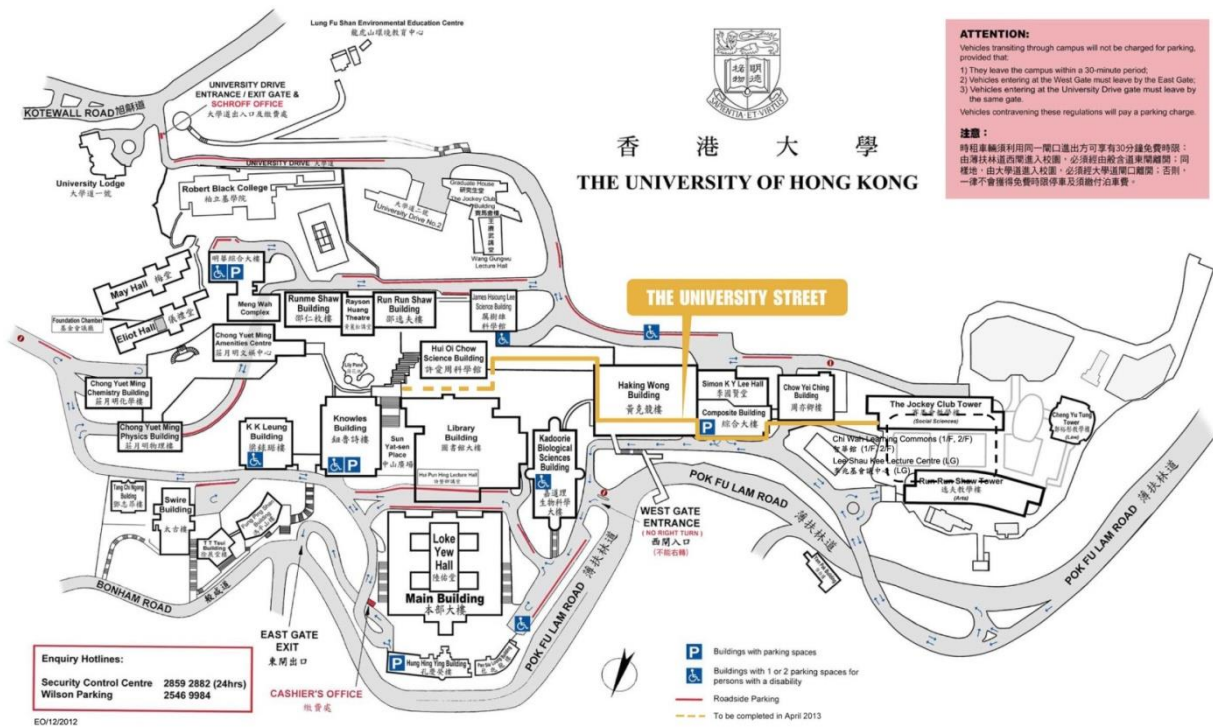

(iii) 香港大學停泊車輛位置圖

EO12/2012