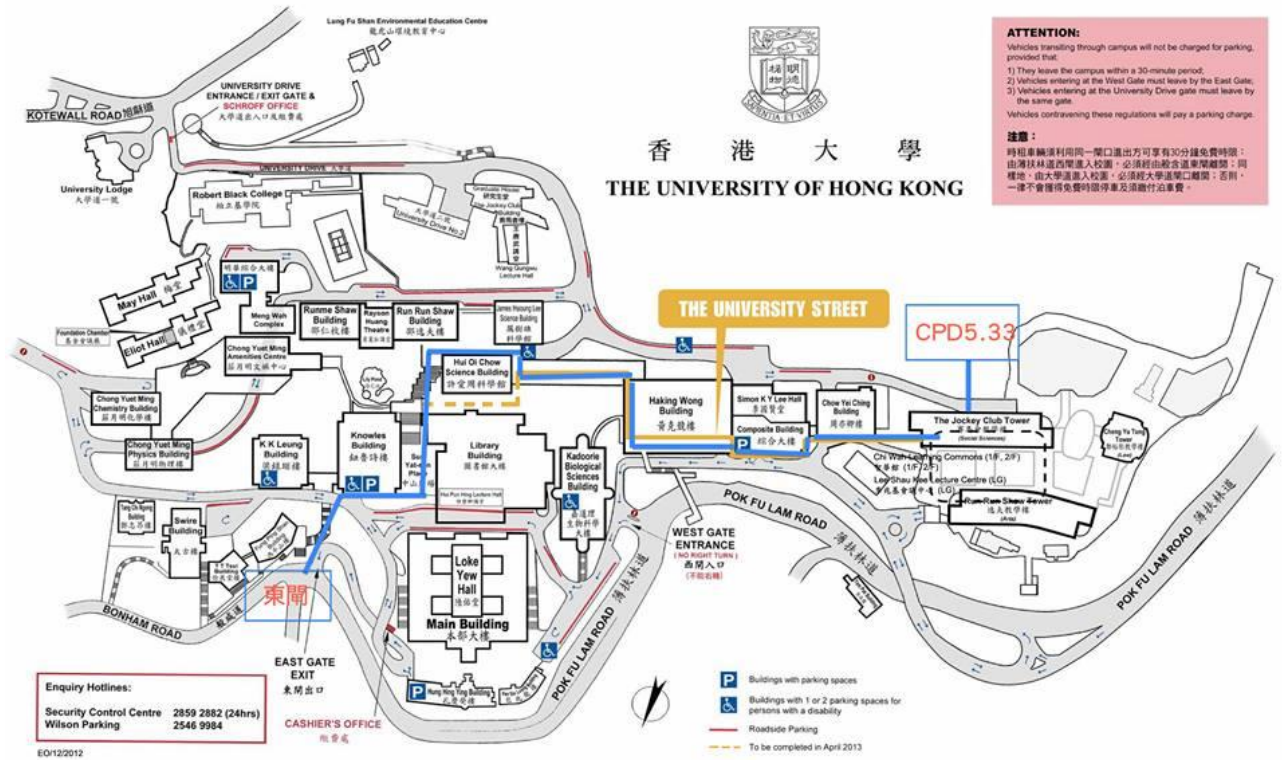

記者會會場地圖

(i) 由香港大學西閘前往百周年校園賽馬會教學大樓路線圖 (CPD5.33)

1. Enter Main Campus via stairs to Haking Wong Building

2. Take lift to 5/F

3. Turn right entering Centennial Campus via University Street

4. Walk along the University Street

5. Arrive at G/F lift lobby of The Jockey Club Tower

(ii) 由香港大學東閘前往百周年校園賽馬會教學大樓路線圖 (CPD5.33)

1. Enter Main Campus via stairs to life lobby
2. Take lift to G/F and turn right
3. Walk straight to Sun Yat-sen Place
4. Walk up from Sun Yat-sen Place to HKU Book Store
5. Turn right at HKU Book Store to University Street
6. Turn right entering to Centennial Campus via University Street
7. Arrive at G/F lift lobby of The Jockey Club Tower

(iii) 香港大學停泊車輛位置圖

EO12/2012